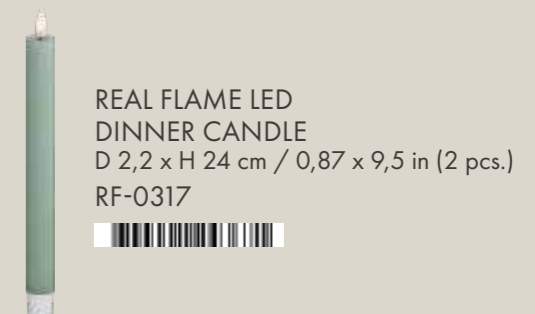

REAL FLAME LED CANDLE  
D 10 x H 15 cm / 4 x 6 in  
RF-0314

REAL FLAME LED CANDLE  
D 10 x H 20 cm / 4 x 8 in  
RF-0315

REAL FLAME LED CANDLE  
MINI RF-MK-0003  
D 1,5 x H 14 cm / 0,6 x 5,5 in (2 pcs.)

DINNER RF-0316  
D 2,2 x H 15 cm / 0,87 x 6 in (2 pcs.)