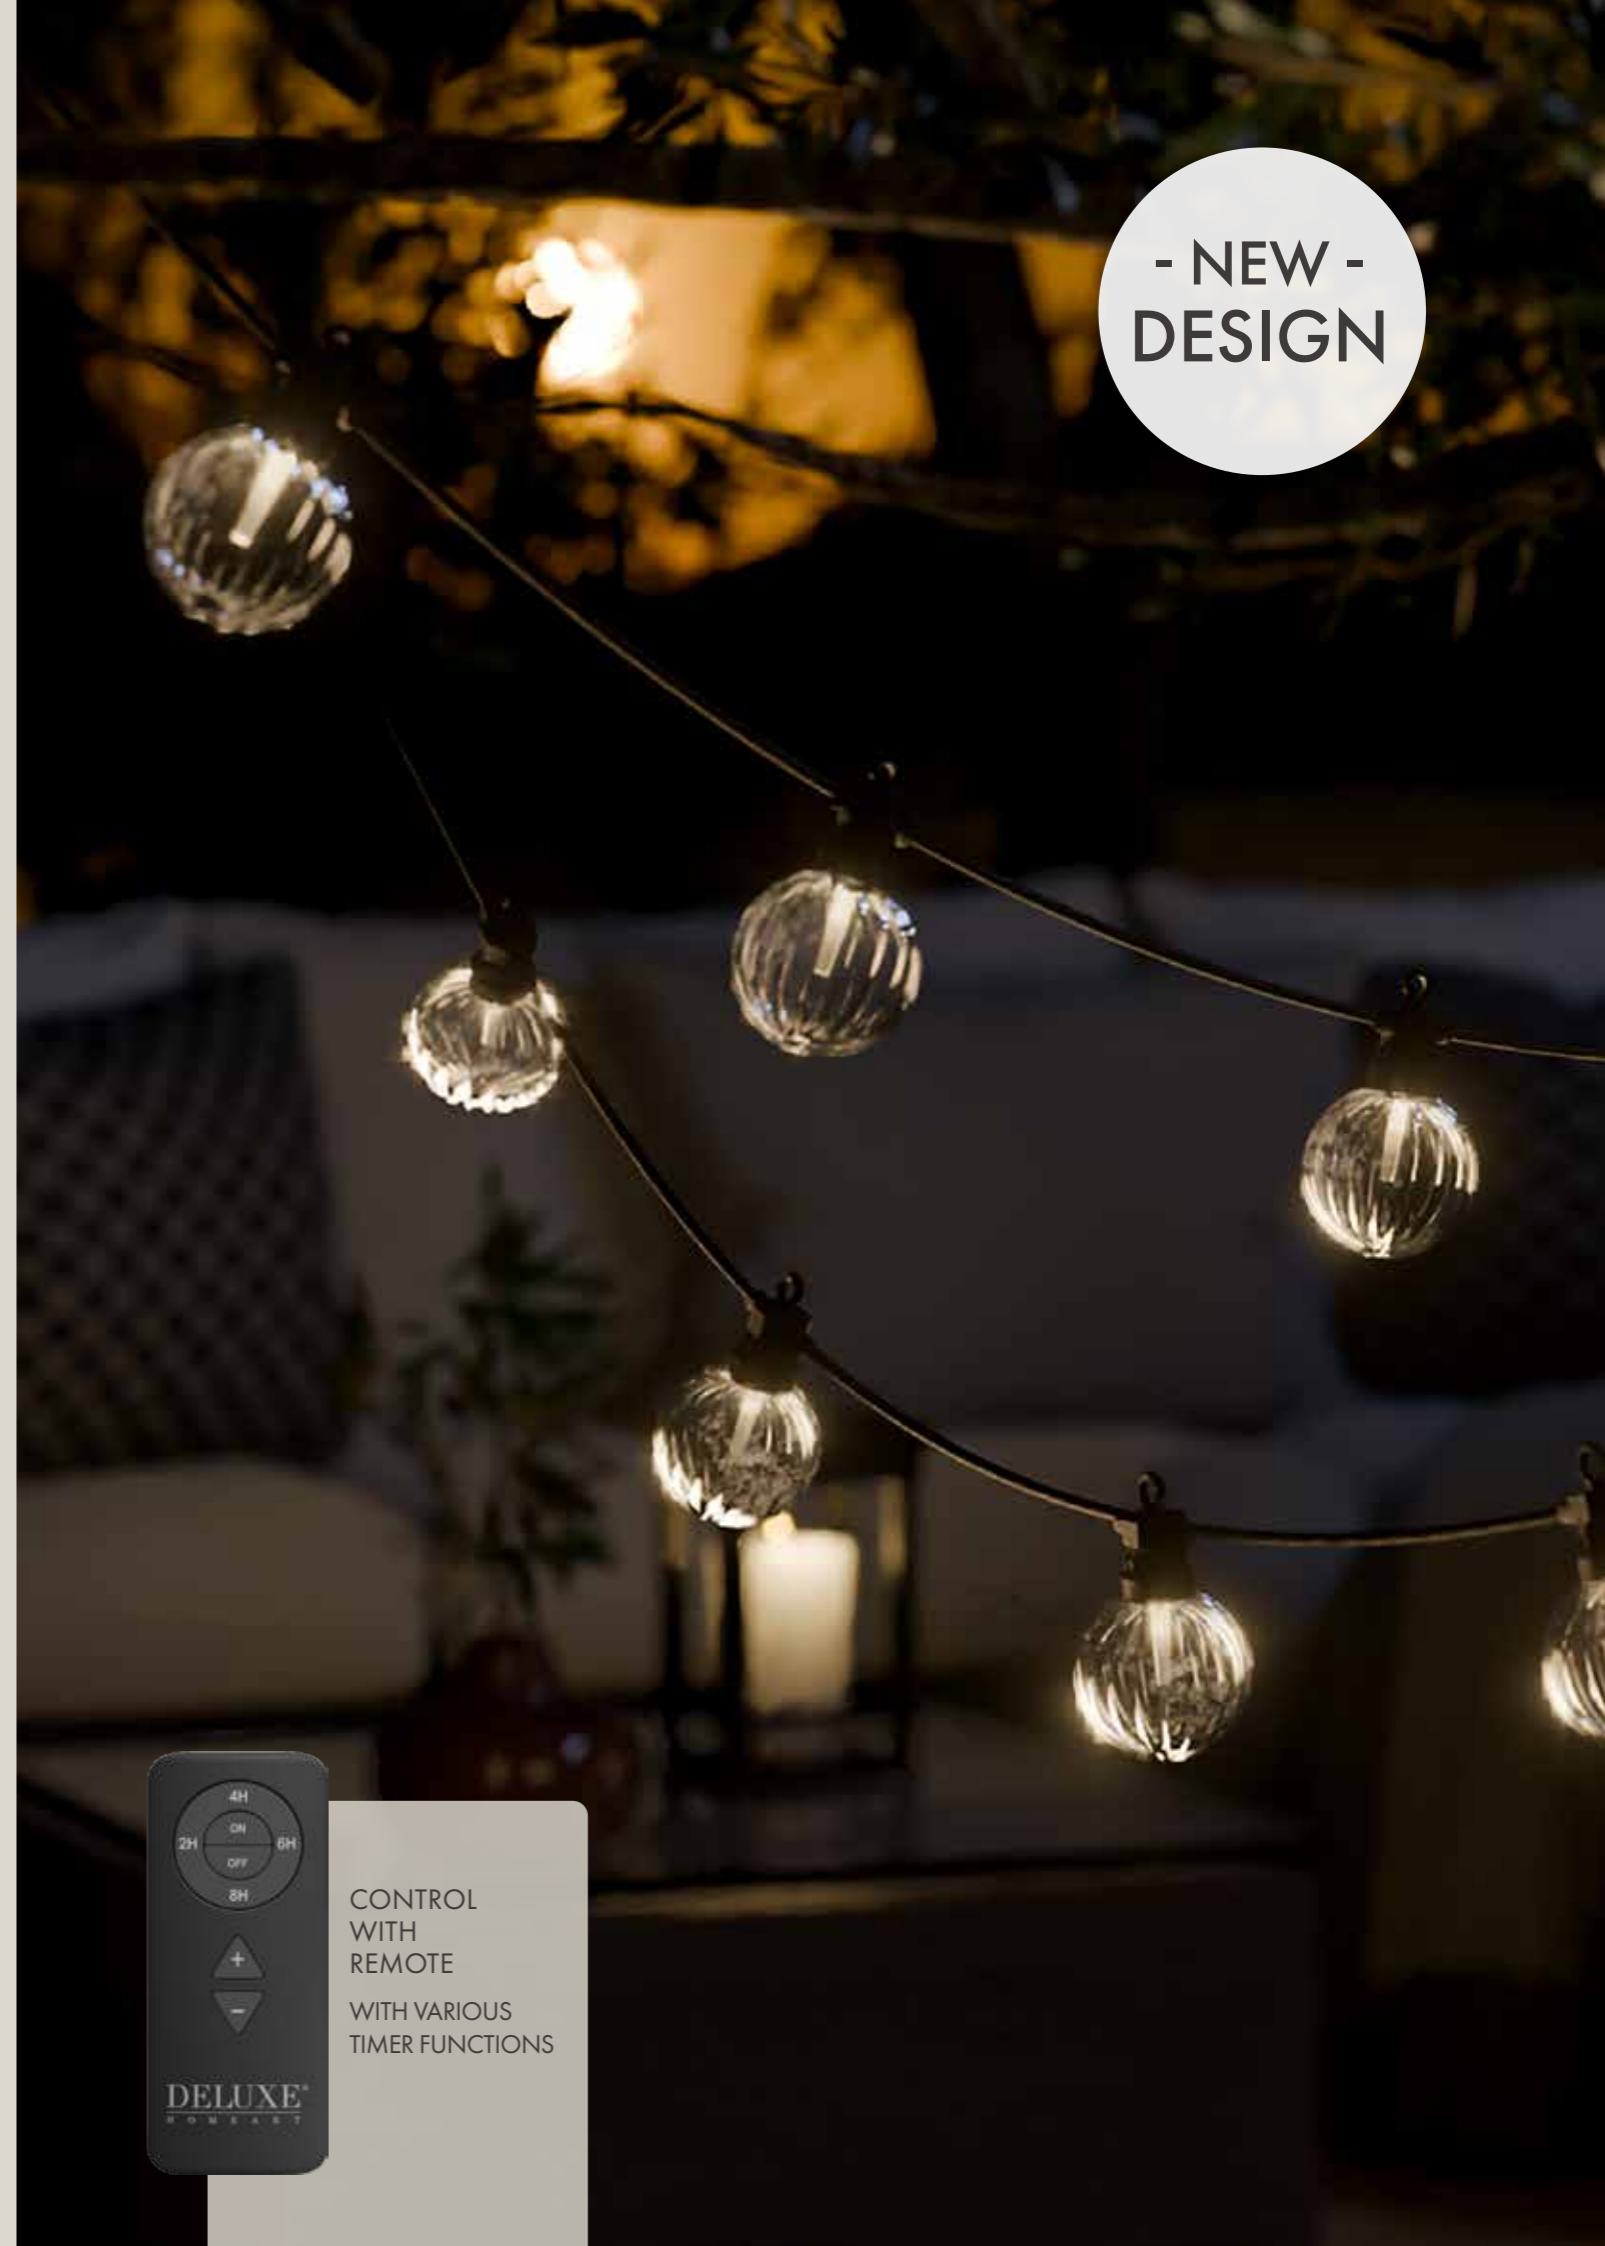

Starter set
LED LIGHTCHAIN
SMALL

Chain 6 m with 10 bulbs
Bulbs 6 cm / 2,4 in
DH-CLEAR-S0001

Extention set
LED LIGHTCHAIN
SMALL

Chain 3 m with 10 bulbs
Bulbs 6 cm / 2,4 in
DH-CLEAR-E0001

- NEW -
DESIGN

CONTROL
WITH
REMOTE

WITH VARIOUS
TIMER FUNCTIONS