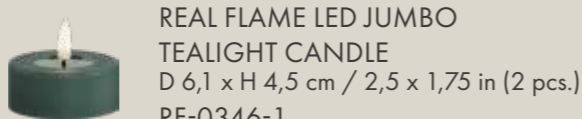

Jade Green LED candles

Sage Green LED candles